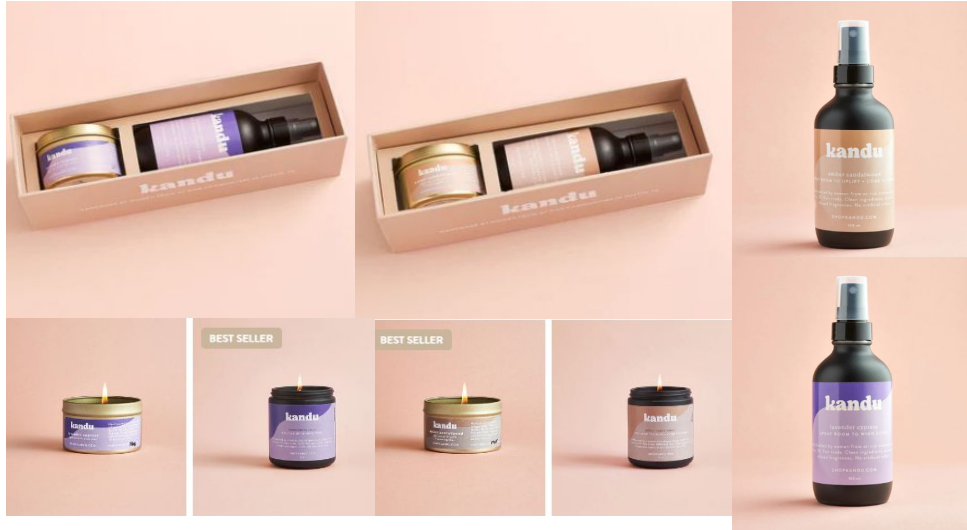

\$486 value for \$437.40

BEST SELLER

BEST SELLER

BEST SELLER

BEST SELLER

HAIR ACCESSORY REFRESH BUNDLE

HAR 203

- 6 x JMHP 264 *Indukala horn hair pin*
- 6 x JMHP 282 *Horn rising moon hair pin*
- 6 x JMHP 281 *Evil Eye hair pin*
- 6 x JMHP 265 *upcycled Sari hair pin*
- 6 x JMHP 681 *Lotus hair slide*
- 6 x JMHP 213 *Silver Fern Hair Clip*
- 12x SES 580 *Upcycled Sari Scrunchie Set*
- 6 x SEHB 544 *Cabana Headband*
- 6 x SEHB 586 *Kantha Headband*
- 6 x SEHB 543 *Priya Headband*

\$393 value for \$353.70

UPCYCLED SARI WOMEN'S GROUP GIVEBACK BRACELETS

SB 203

36 x JMB 276 *Upcycled Sari Bracelet- Assorted*

\$144 value for \$129.60

KANDU VALENTINE'S BUNDLE

KV 203

- 6 x KC 102 *Lavender Cypress* 8 oz
- 6 x KC 103 *Amber Sandalwood* 8 oz
- 8 x KC 202 *Lavender Cypress* 3 oz
- 8 x KC 203 *Amber Sandalwood* 3 oz
- 6 x KS 406 *Lavender Cypress Room Spray*
- 6 x KS 403 *Amber Sandalwood Room Spray*
- 4 x KB 503 *Amber Sandalwood Gift Set*
- 4 x KB 504 *Lavender Cypress Gift Set*