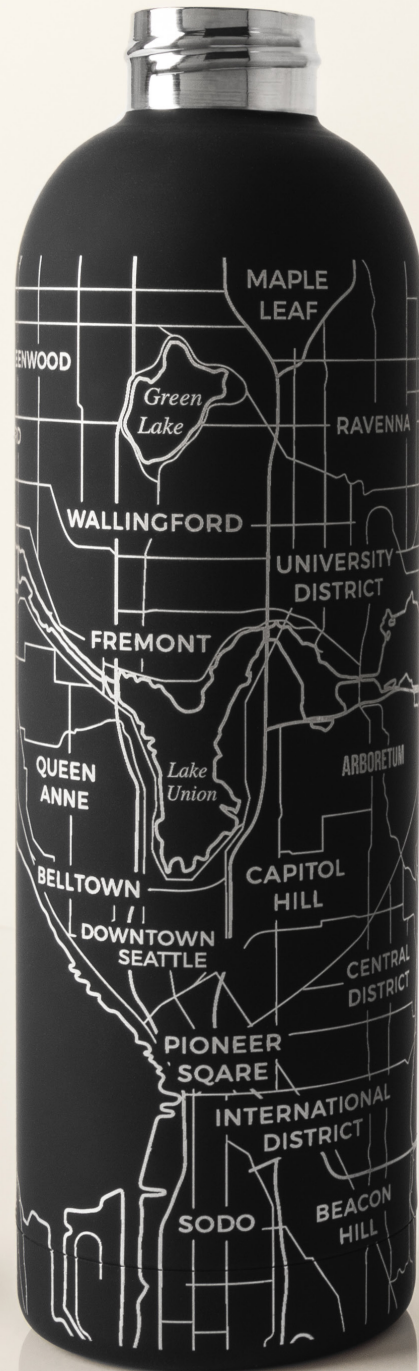

Phoenix, AZ

“The Phoenix map shows I-10, I-17, and surrounding cities such as Scottsdale, Mesa, Tempe and Glendale.”

WORLD CITIES COLLECTION

THE CAN

New York City, USA

“From Central Park and Soho to Dumbo and Jamaica, find all the famous neighborhoods in the Big Apple!”

DRK-001-11-PHX

THE BOTTLE

NARBO MODEL #3

The BOTTLE features an engraved map over a stainless steel double wall bottle. It offers durability with an enhanced aesthetic appeal.

A must-have item for people on the go.

The BOTTLE description

- 25 fl. oz Capacity
- Smooth silicone surface
- BPA Free ergonomic mouth
- Hot for 12h, Cold for 24h

- \$18.50 per piece
- MOQ: 12 per SKU
*Custom map: 50/SKU
+ \$100 design fee*

Products shown

- The BOTTLE - Seattle
- The FLASK - Seattle

The FLASK description

- 32 fl. oz Capacity
- Sturdy handle
- BPA Free straw system
- Hot for 12h, Cold for 24h

- \$19.50 per piece
- MOQ: 12 per SKU
*Custom map: 50/SKU
+ \$100 design fee*